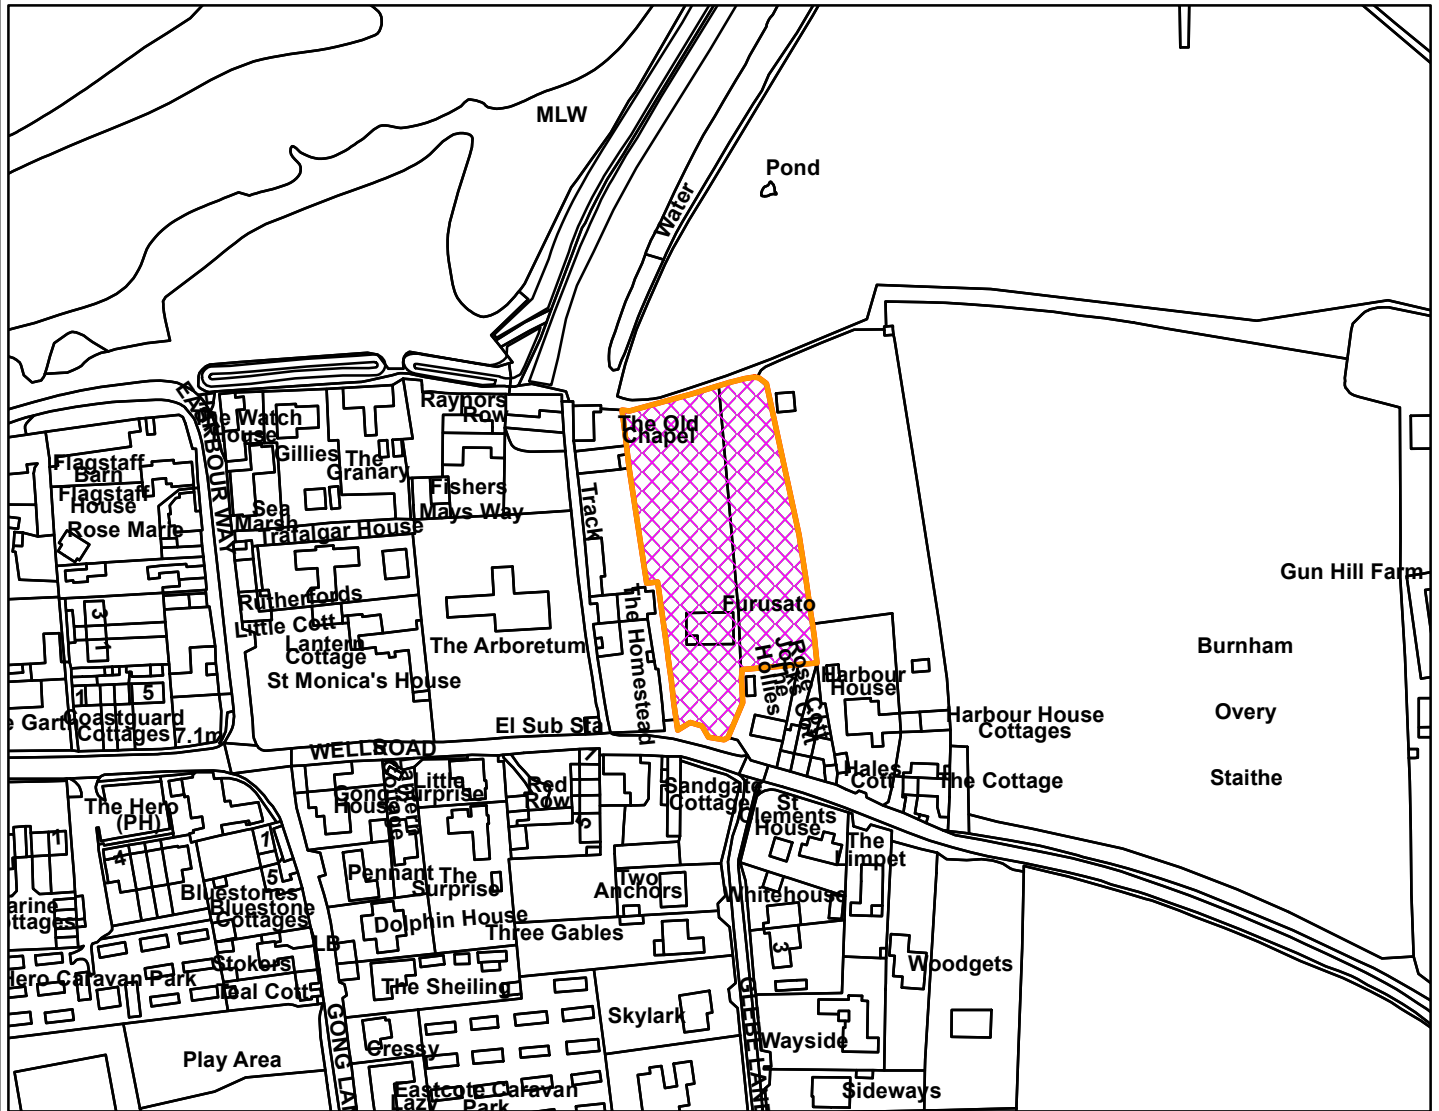

23/01516/F

Borough Council of
King's Lynn &
West Norfolk

Furusato Wells Road Burnham Overy Staithe King's Lynn PE31 8JH

Legend

Scale: 1:2,500

Reproduced from the Ordnance Survey map with permission of the Controller of His Majesty's Stationery Office © Crown Copyright 2023.

Unauthorised reproduction infringes Crown Copyright and may lead to prosecution or civil proceedings.

Organisation	BCKLWN
Department	Department
Comments	
Date	23/01/2024
MSA Number	0100024314